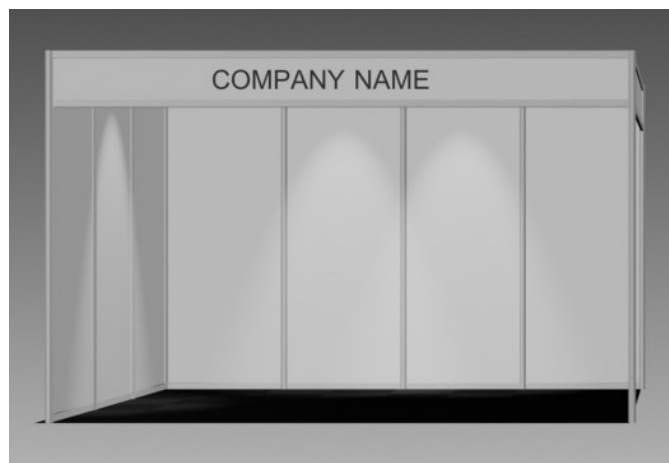

Order a stand package - SEK 780/m²

This is included in the stand package:

Aluminium building system:

White board partitions mounted in aluminium frames

Fascia board:

White fascia board.

Includes black text in Helvetica

Carpet:

Carpet is laid in tiles of 50 x 50 cm.

See colour options below.

Lighting:

1 spotlight/4 m² stand area

Cleaning:

Cleaning service during the exhibition

You can find additional information regarding the products at www.stockholmsmassan.se > exhibitor info.
If you have any questions, please contact Exhibitor Service at +46-8-749 44 44 or us@stofair.se.

Company VAT no: _____ Stand number: _____

Company name: _____

Address: _____

Post code: _____ City: _____ Country: _____

Contact person: _____ E-mail: _____

Telephone: _____ Fax: _____

Stand size (m x m = m²) _____

Text on fascia board (please use block letters)

_____

Carpet colour

1. ☐ Black   ☐ Granite   ☐ Grey   ☐ Beige   ☐ Brown   ☐ Sand   ☐ Yellow
   ☐ Green   ☐ Blue   ☐ Light Blue   ☐ Dark Blue   ☐ Red   ☐ Bright Red   ☐ Orange

Date _____ Signature _____

Please fill in the form and fax to no:+46 8 749 63 72. or mail: us@stofair.se